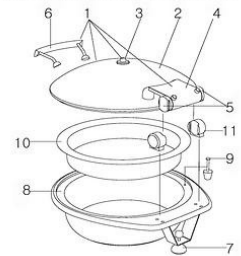

www.smartbuffetware.com

Accessories

1A11201

Large Full Size Round Food Pan, Stainless Steel

1A11221HLF

Large 1/2 Size Round Food Pan, Stainless Steel, Large, includes two 1/2 size pans